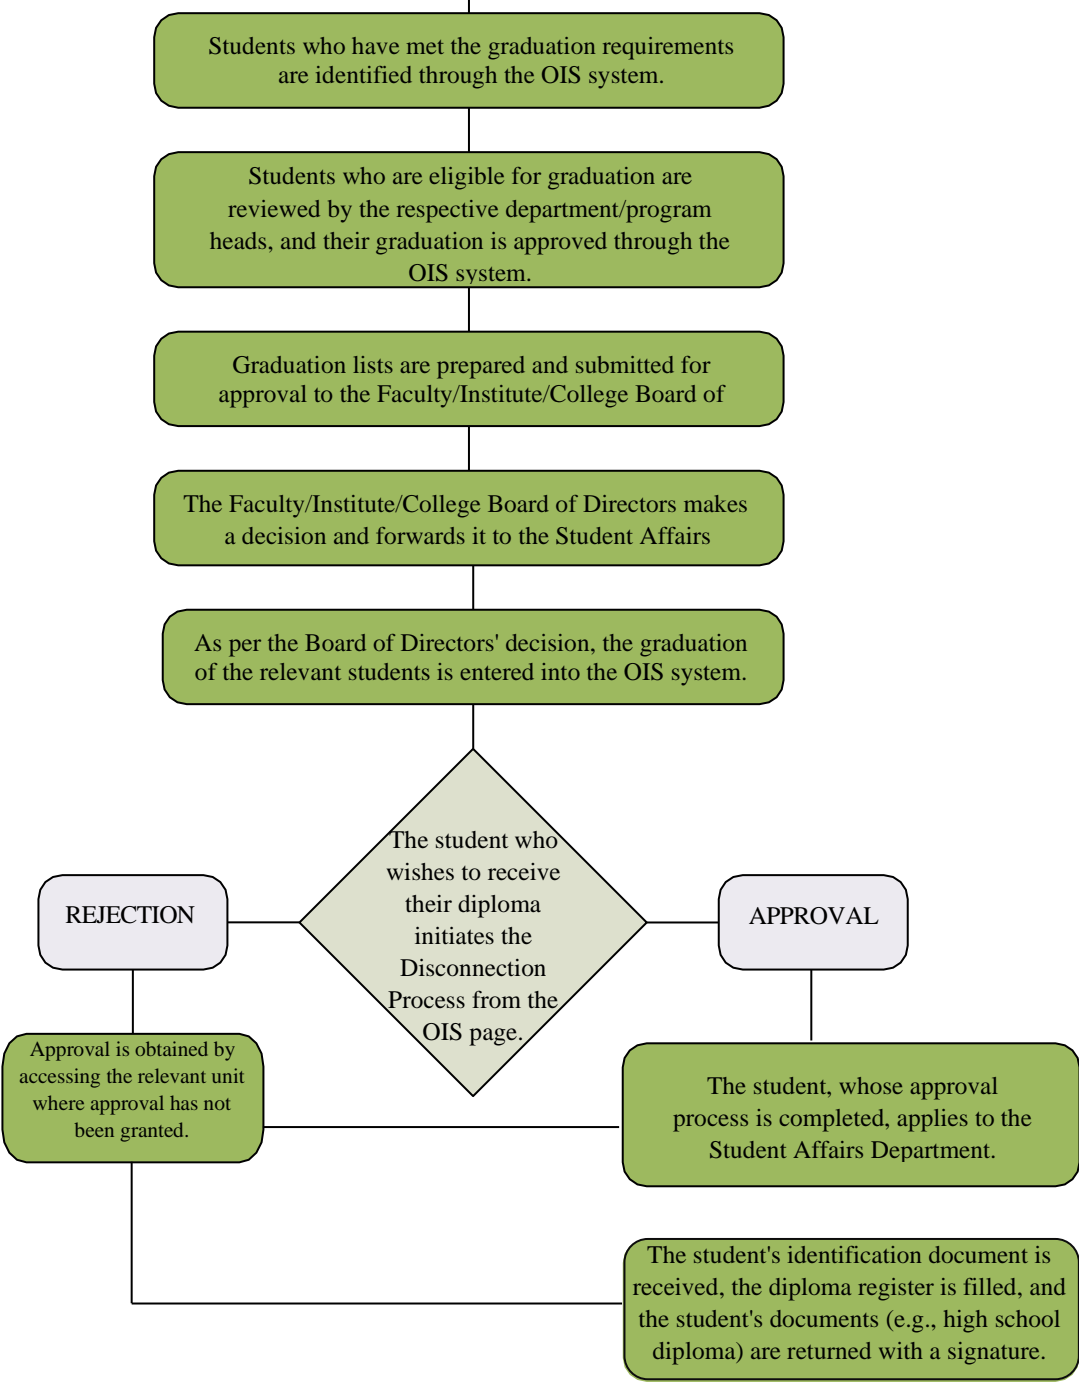

T.C.
ISTANBUL TOPKAPI UNIVERSITY
GRADUATION PROCESS WORKFLOW DIAGRAM

Prepared by
Student Affairs Officer
Burcu TİLBE

Approved by
Head of the Student Affairs
Department
Müşerref SÜMER